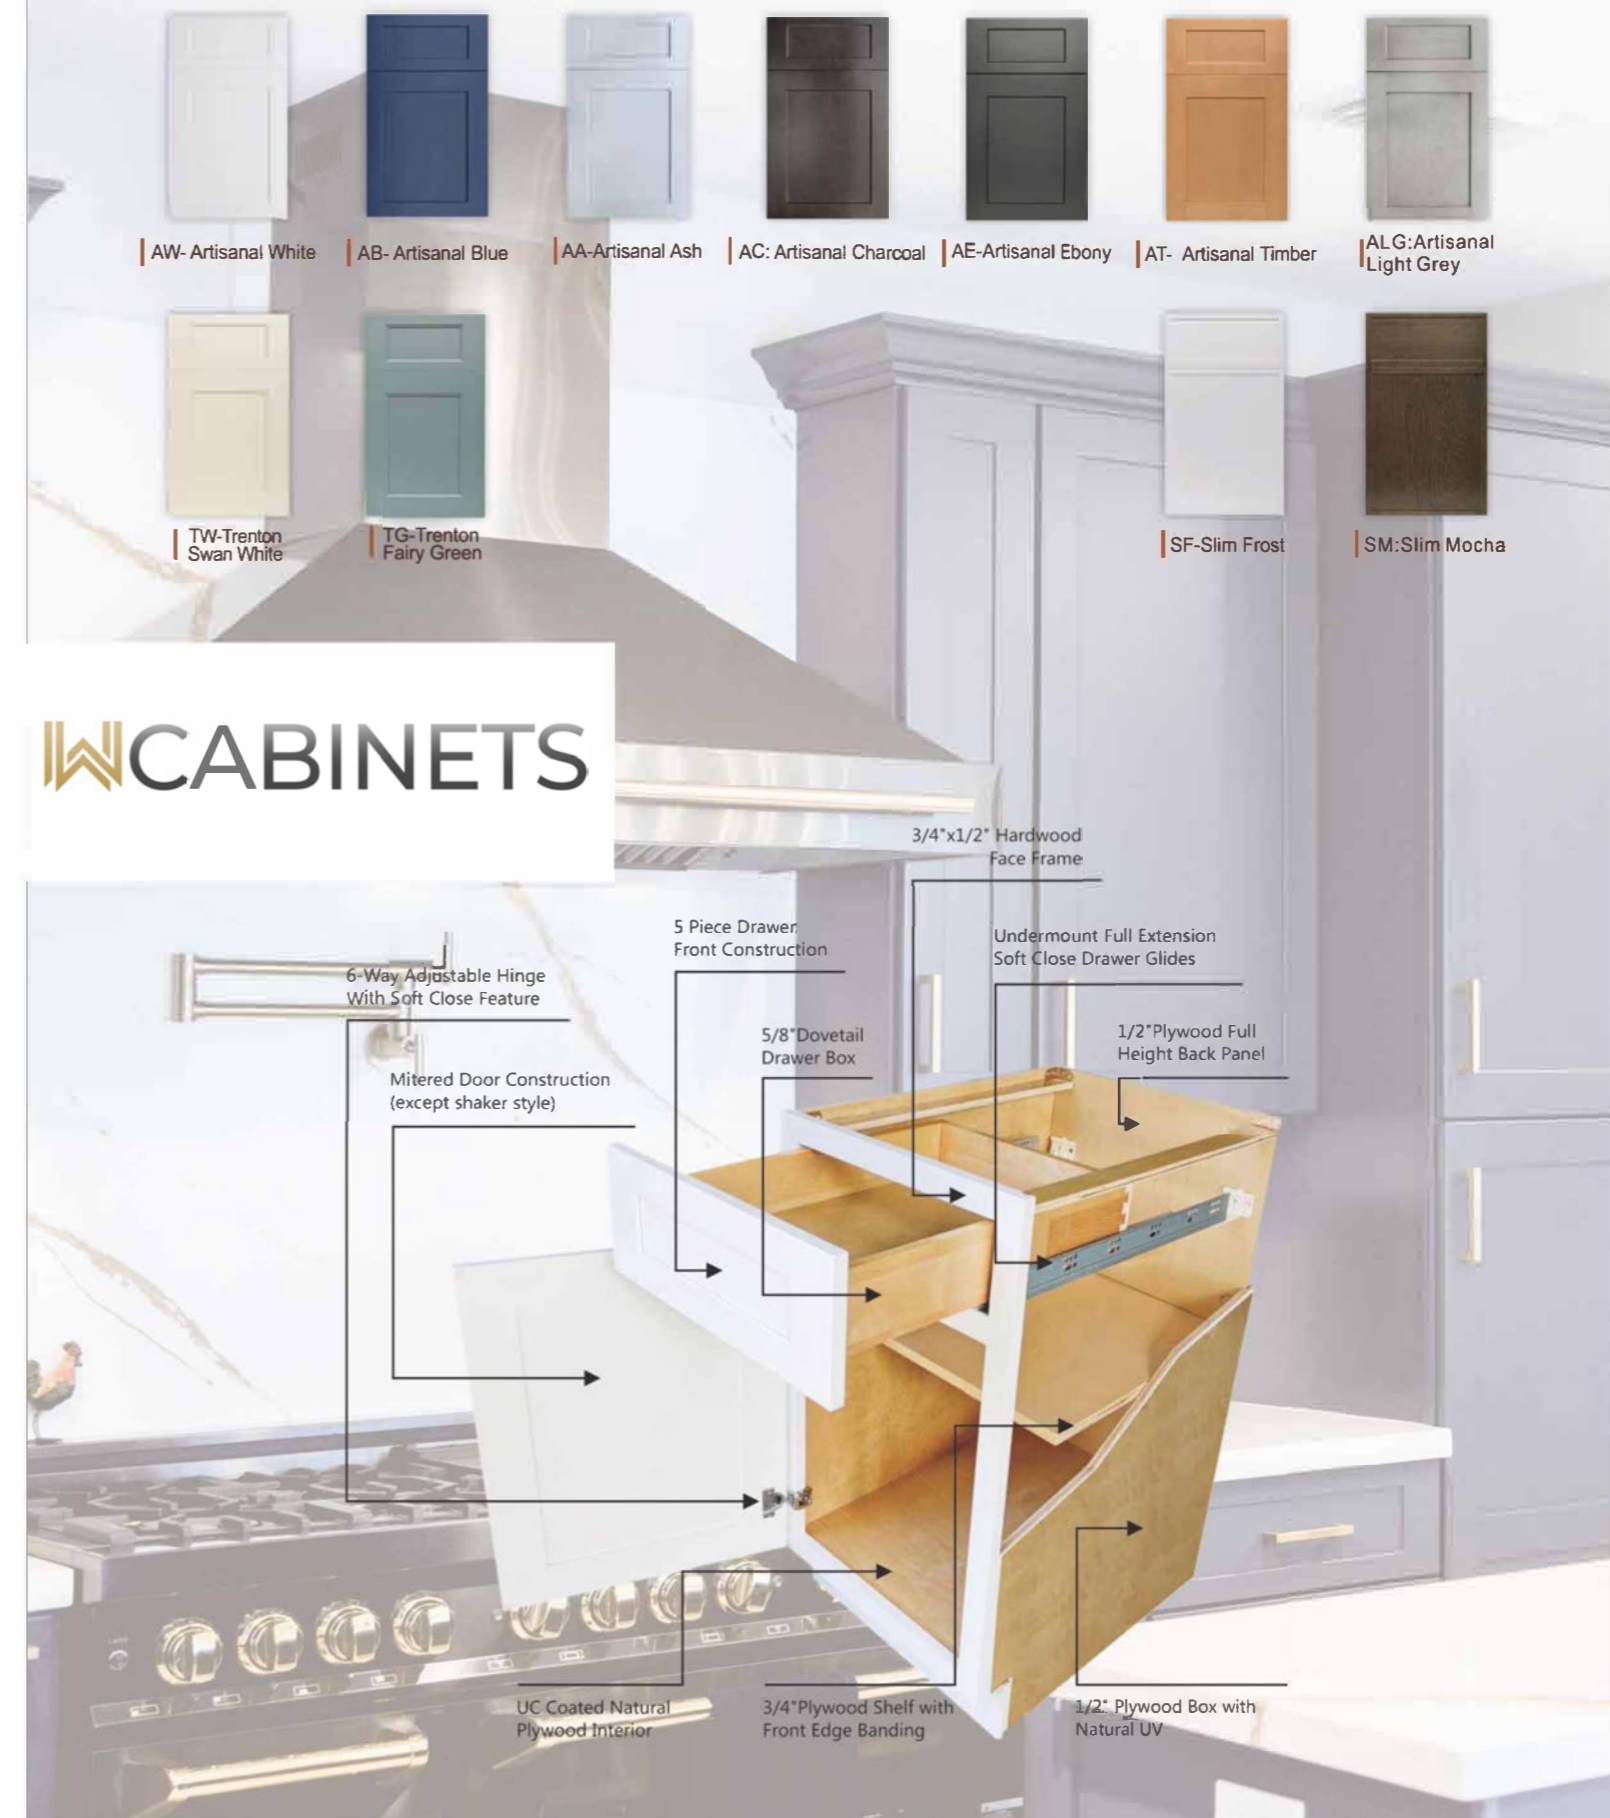

Specifications

- Solid wood door frames are mortise and tenon.
- 6-way adjustable concealed hinge with build-in soft close 110° opening capability.
- 5/8" solid birch dovetail drawer with a 3/8" plywood bottom with full extension under mount soft slides.
- 3/4" X 1 1/2" solid wood face frame.
- 1/2" select birch veneered plywood back with a nature finished interior.
- 1/2" select birch veneered plywood side panels splined into face frame.
- 3/4" select birch veneered plywood adjustable shelving.
- Base cabinet has 18" deep shelves.
- AW: Artisanal White Shaker; AA: Artisanal Ash Shaker; AC: Artisanal Charcoal Shaker ; AB: Artisanal Blue Shaker; AE: Artisanal Ebony Shaker; AT: Artisanal Timber Shaker; ALG: Artisanal Light Grey Shaker. SF: Slim Frost; SM: Slim Mocha; TG: Trenton Fairy Green; TW: Trenton Swan White;

Contemporary Styles